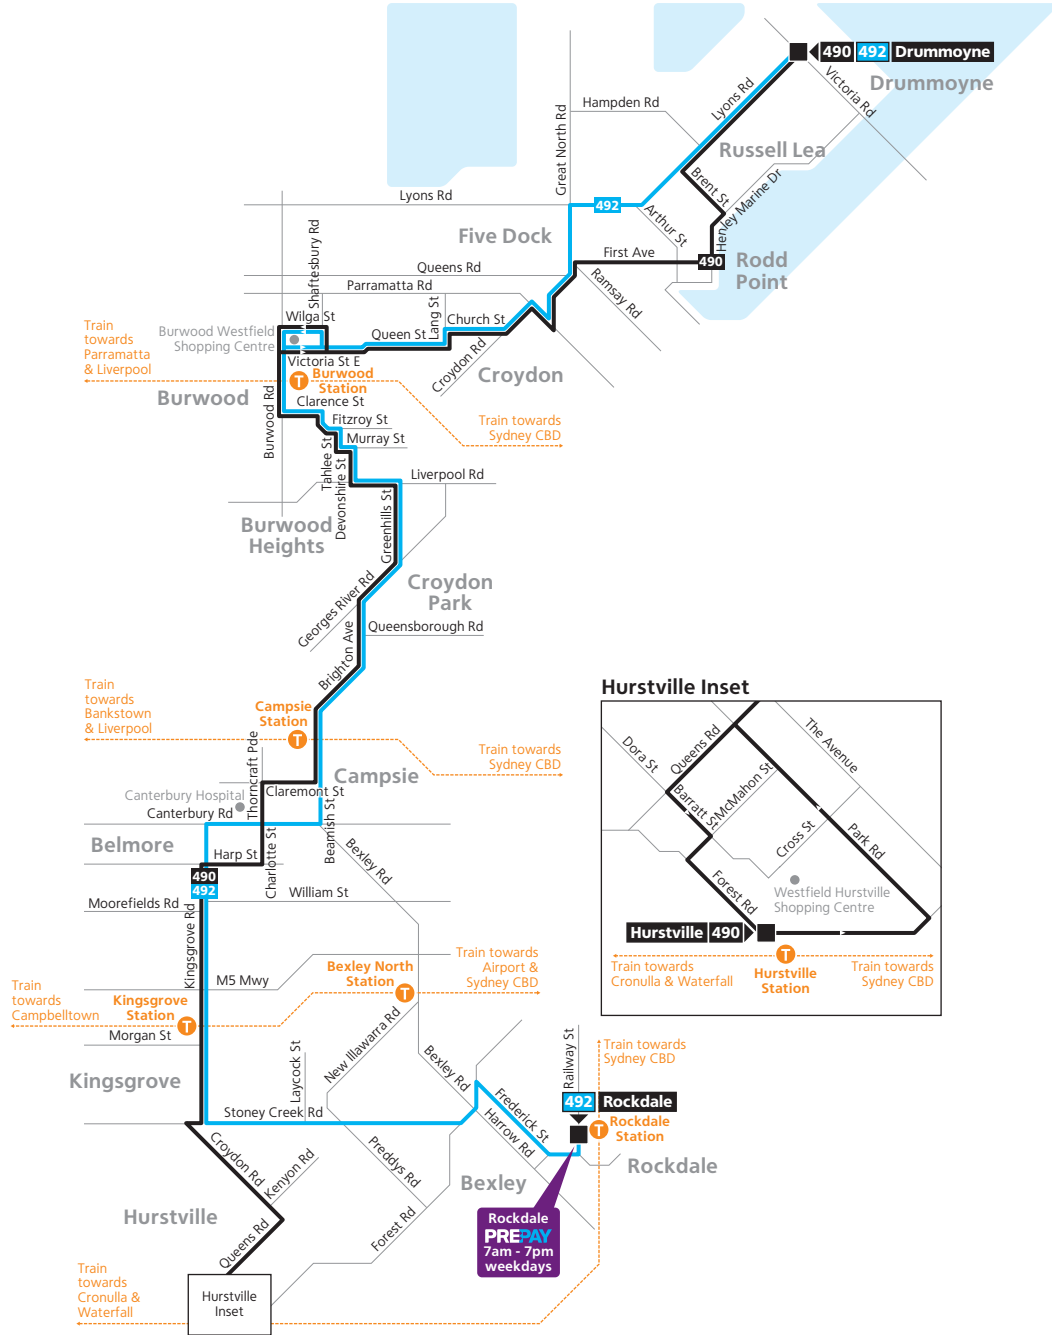

Routes 490, 492

Legend

- Bus route
- Bus route start/finish
- 492 Bus route number
- T Train line/station

Diagrammatic Map
Not to Scale
North